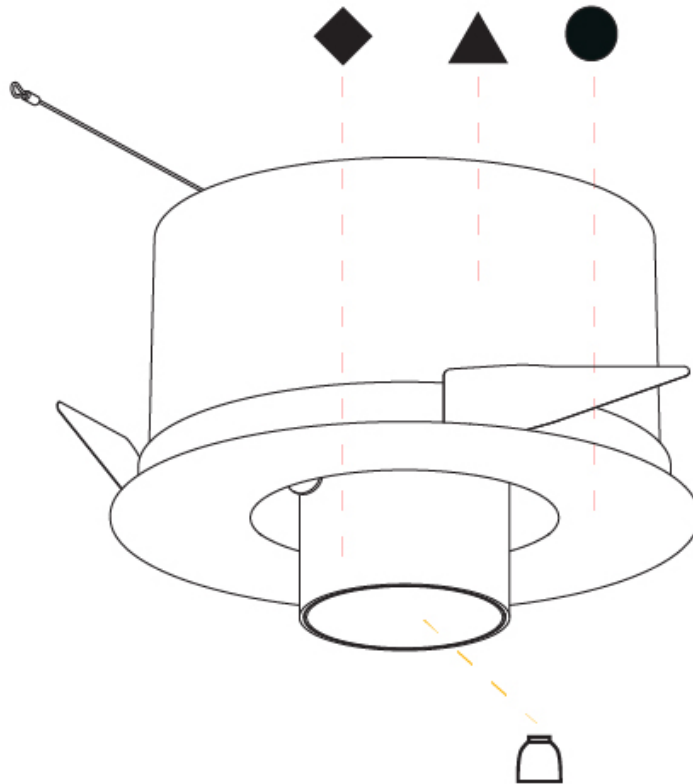

IMAGINE ROUND RECESSED

A35383-

PROJECT	_____
TYPE	_____
SPECIFIER	_____
QUANTITY	_____
DATE	_____

A