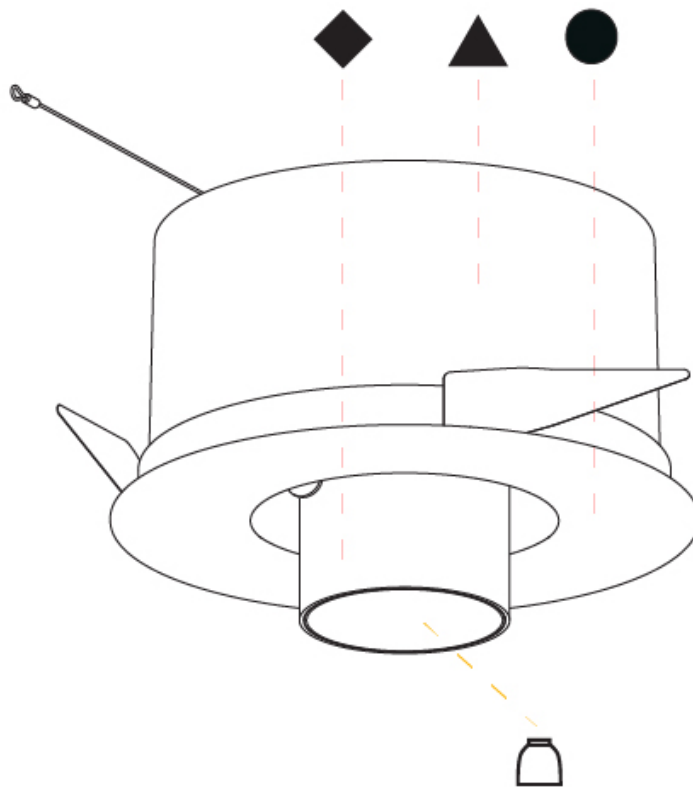

IMAGINE ROUND RECESSED

A35380-

PROJECT _____

TYPE _____

SPECIFIER _____

QUANTITY _____

DATE _____

A