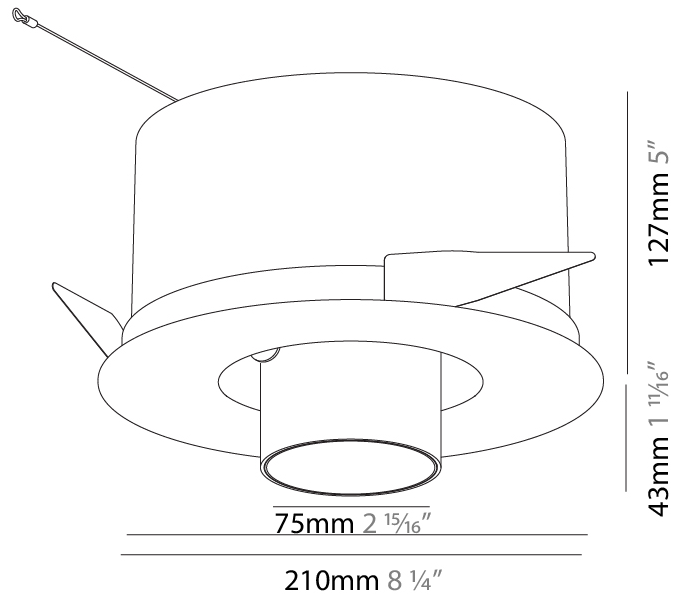

PHYSICAL

Shape: Round
Diameter (mm): 210
Diameter (in): 8 1/4
Height (mm): 170
Height (in): 6 11/16
Ceiling Thickness (mm): 10 / 12.5 / 15
Ceiling Thickness (in): 3/8 or 1/2 or 9/16
Min. Recessing Depth (mm): 140
Min. Recessing Depth (in): 5 1/2
Light Distribution: Adjustable / Indirect
Weight (kg): 1.4
Weight (lbs): 3.09
Fixture Finish: SSR / BKV / CWI / CRY / HAB / UFT / ITA / RUA / FTG / MYG / LOD / PUS / FRO / FUP / KIA / POP / BLS / SPG / MEY / GOH / GUM / CHC / COM / ABZ / JAG / OBR / MOS / ROR
Fixture Material: Aluminum Die Cast
Cut-out Measurements: D. - 190mm / 7 1/2"

ELECTRICAL

Lamp Type: LED (Zhaga Standard)
Input Wattage (W): 14
Total Output Wattage (W): 12
Dimming: Tri-Mode (Non-Dimming and Phase Dimming (120Vac only) and 0-10V Dimming)
Driver Included: No
Driver Location: Recessed Housing
Driver Type: Constant Current - Universal
Housing: See components
Input Voltage (V): 120 - 277
Constant Current (MA): 350

LED

Number of LEDs: 1
Color Temperature (°K): 2700 / 3000 / 3500 / 4000
Max. Delivered Lumen (lm): 1124 / 1210 / 1258 / 1284
Nominal Lumen (lm): 1246 / 1342 / 1396 / 1424
CRI: >90 CRI
Lamp Life (hrs): 50000

OPTICAL

Reflector: 12
Optic: Lens Pack - No Lens / Linear Spread Lens / Honeycomb / Spread Lens
Adjustability: Rotational 355°; Tilt 45°

RATINGS AND CERTIFICATIONS

Certified By: Certified for North American Standards
IP rating: IP20